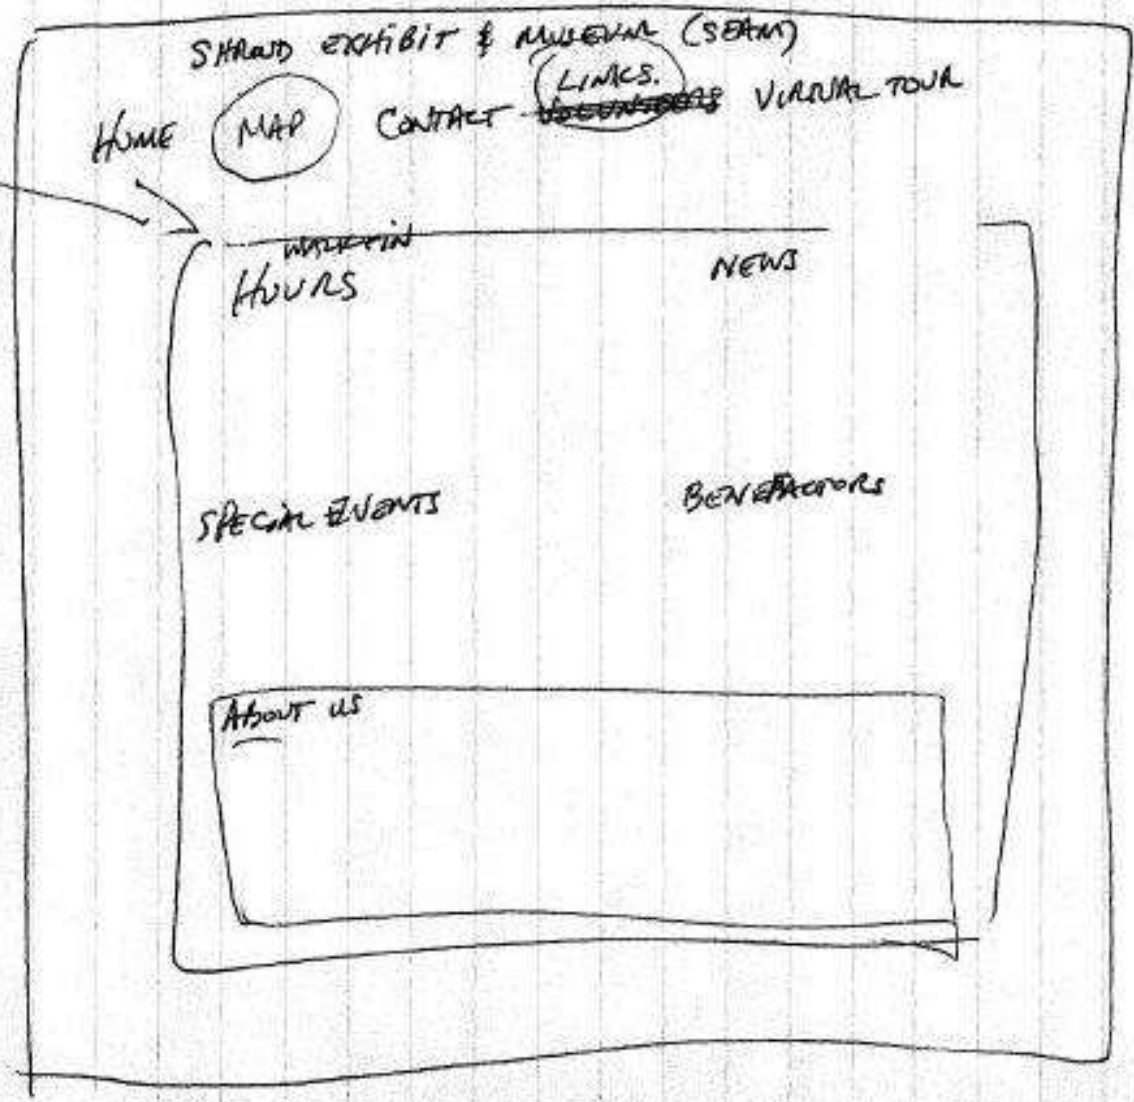

BENEFACTORS  
HOURS  
SPECIAL EVENTS  
NEWS  
MAP

SEAM.NM.ORG | WORK, HA  
LINKS  
SHROUD NM  
SHROUD SEAM  
SHROUD SEAM NM